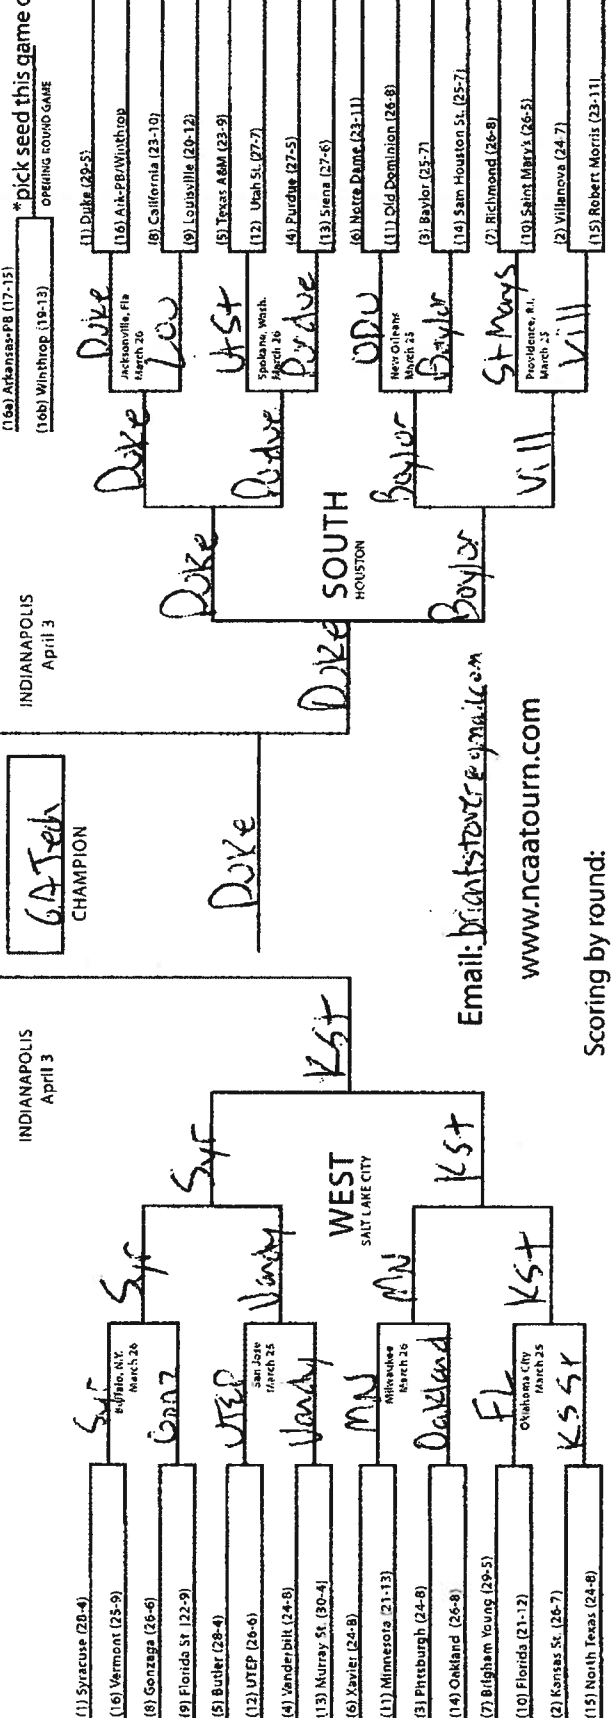

Ben

First Round March 18-19	Second Round March 20-21	Sweet 16 March 25-26	Elite Eight March 27-28	Final Four April 3	NATIONAL CHAMPIONSHIP	Final Four April 3	Elite Eight March 27-28	Sweet 16 March 25-26	Second Round March 20-21	First Round March 18-19
----------------------------	-----------------------------	-------------------------	----------------------------	-----------------------	--------------------------	-----------------------	----------------------------	-------------------------	-----------------------------	----------------------------

*pick seed this game only

Scoring by round:
 1,2,3,4,5 and 7 (championship)
 1 bonus point each correct 9-16 pick

Regional Sites:
 Houston, TX; Salt Lake City, UT; St. Louis, MO; Syracuse, N.Y.

Email: help@ncaatourn.com Due: Thursday 12:00 Noon 3/18/10