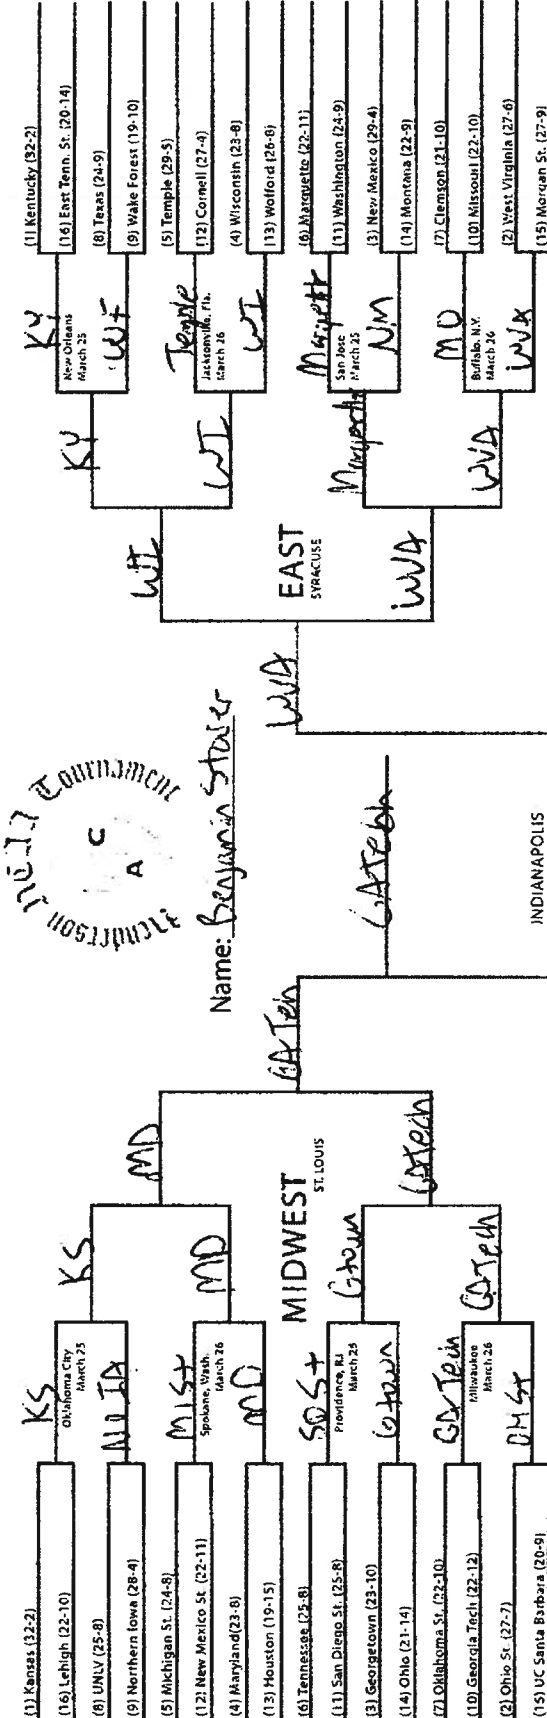

Ben

First Round March 18-19	Second Round March 20-21	Sweet 16 March 25-26	Elite Eight March 27-28	Final Four April 3	NATIONAL CHAMPIONSHIP	Final Four April 3	Elite Eight March 27-28	Sweet 16 March 25-26	Second Round March 20-21	First Round March 18-19
----------------------------	-----------------------------	-------------------------	----------------------------	-----------------------	--------------------------	-----------------------	----------------------------	-------------------------	-----------------------------	----------------------------

*pick seed this game only

Scoring by round:
 1,2,3,4,5 and 7 (championship)
 1 bonus point each correct 9-16 pick

Regional Sites:
 Houston, TX; Salt Lake City, UT; St. Louis, MO; Syracuse, N.Y.

Email: help@ncaatourn.com Due: Thursday 12:00 Noon 3/18/10