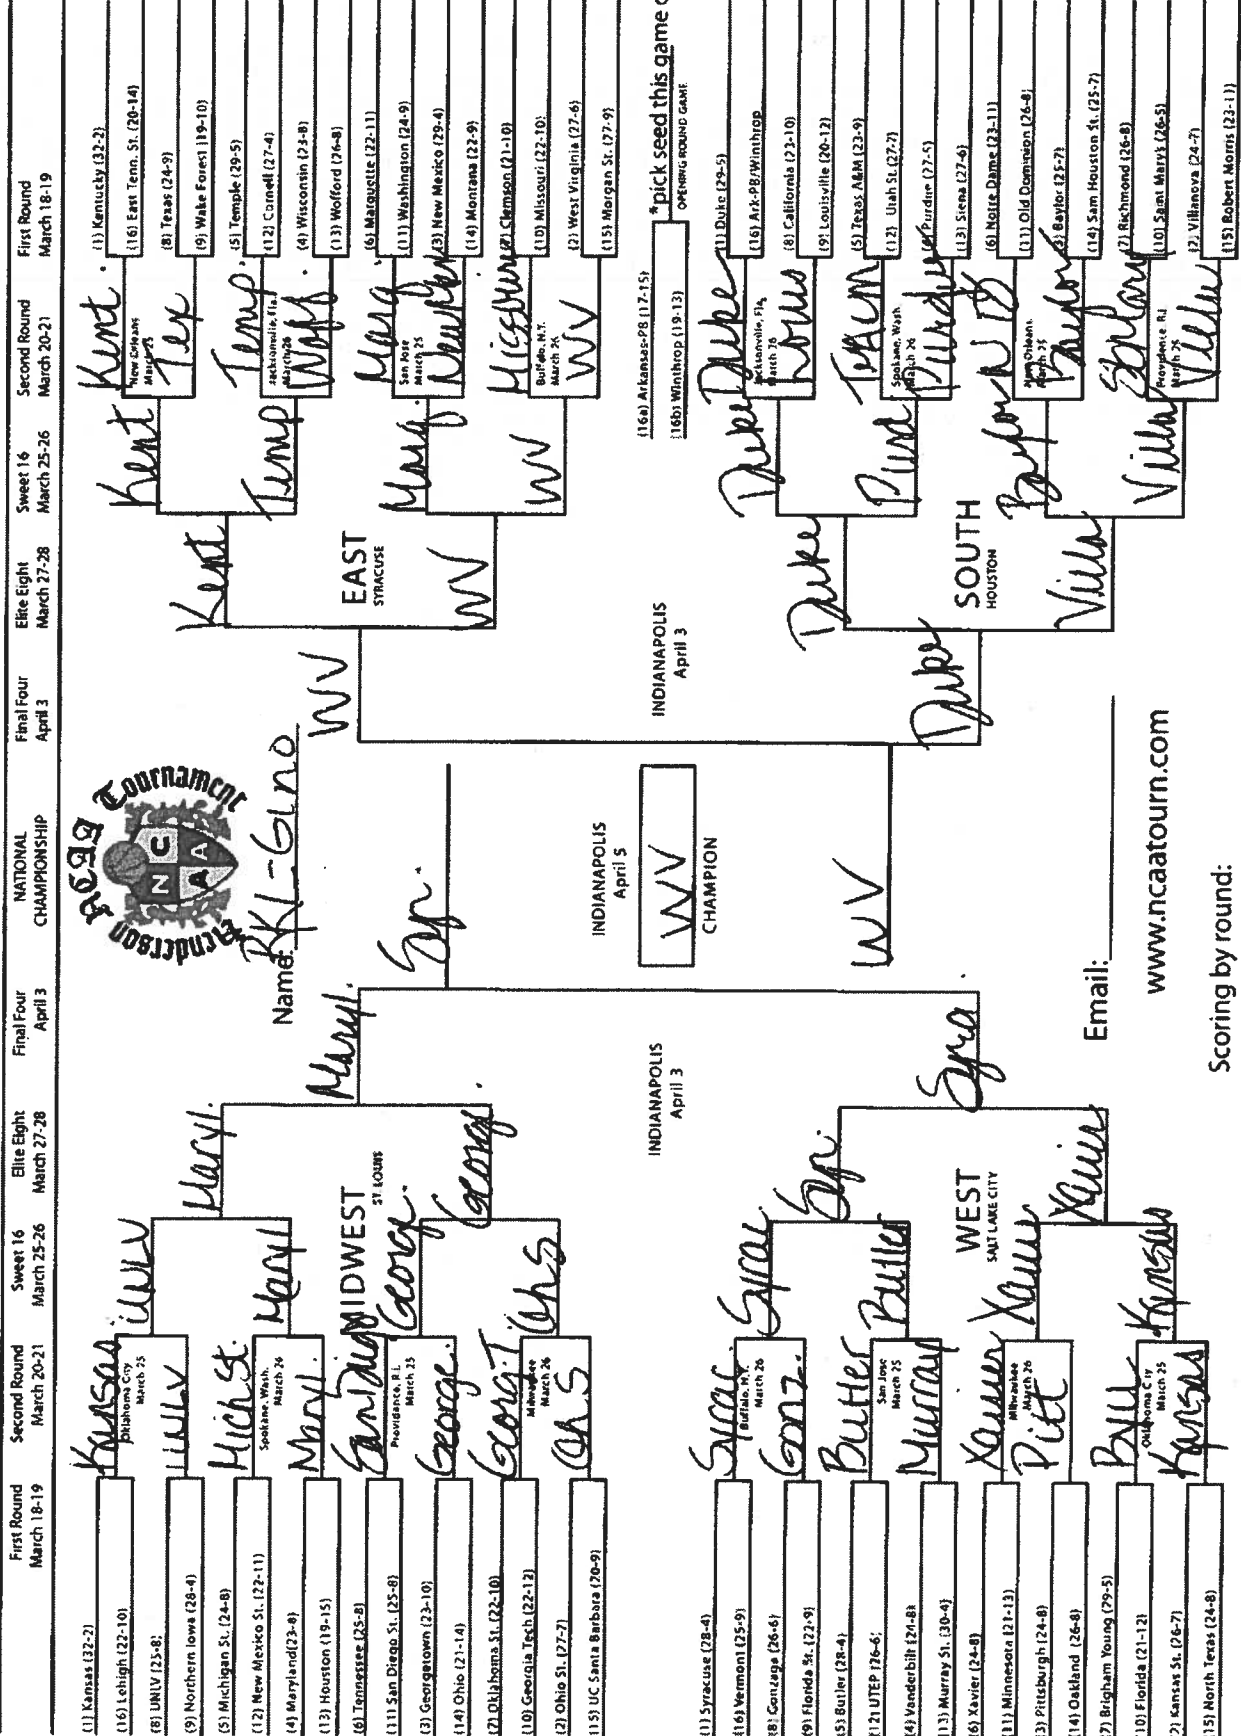

GINO LUTZ

Scoring by round:  
1,2,3,4,5 and 7 (championship)  
1 bonus point each correct 9-16 pick

Email: help@ncaatourn.com Due: Thursday 12:00 Noon 3/18/10

Regional Sites:  
Houston, TX; Salt Lake City, UT; St. Louis, MO; Syracuse, NY