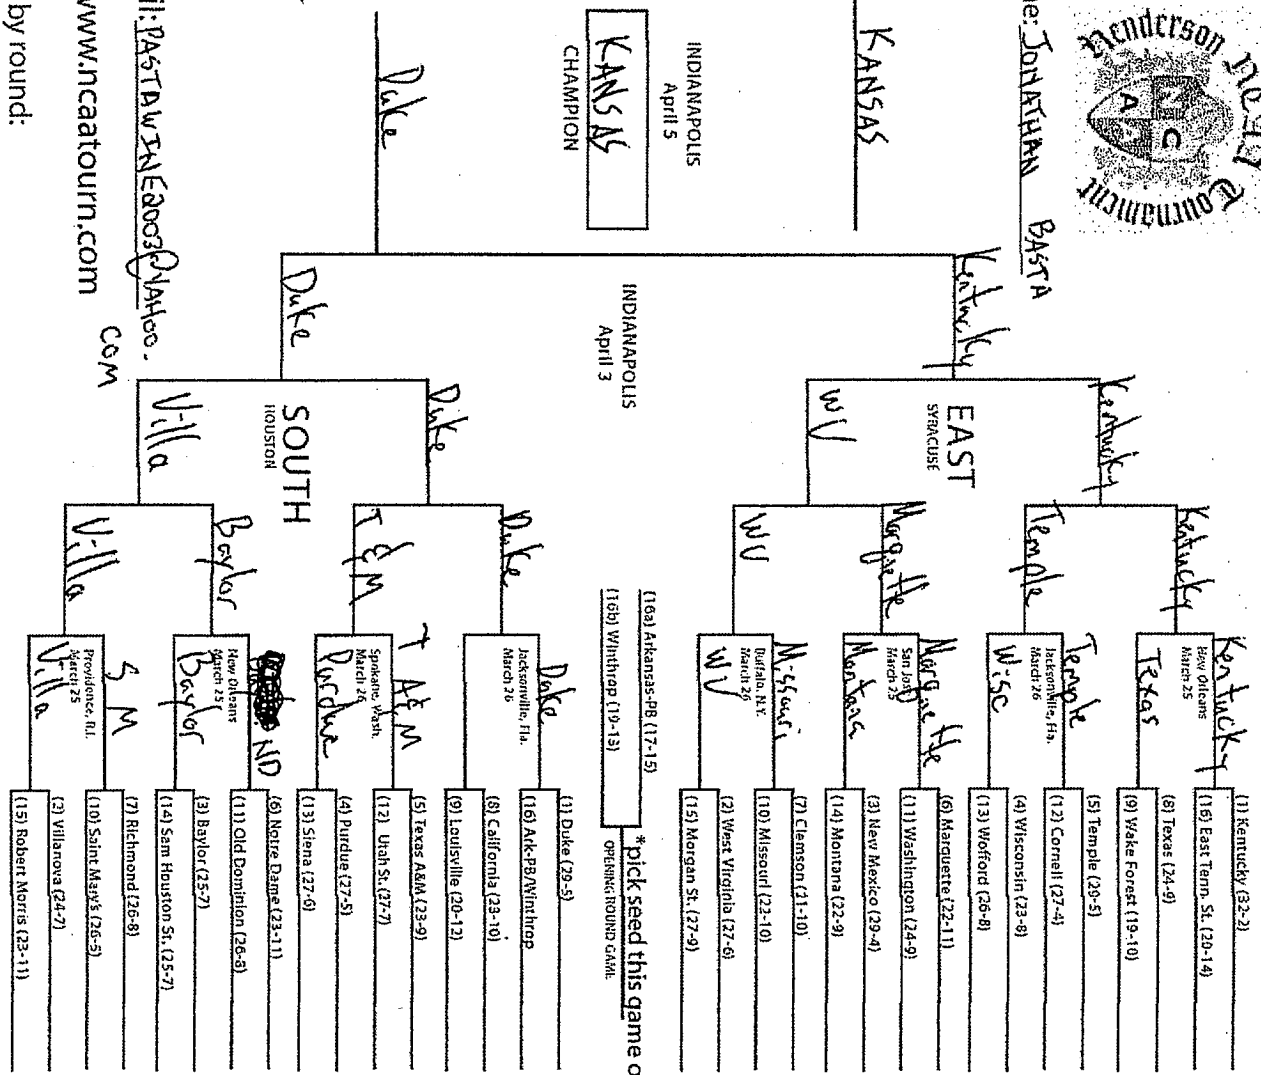

First Round	Second Round	Sweet 16	Elite Eight	Final Four	NATIONAL CHAMPIONSHIP	Final Four	Elite Eight	Sweet 16	Second Round	First Round
March 18-19	March 20-21	March 25-25	March 27-28	April 3	April 3	April 3	March 27-28	March 25-25	March 20-21	March 18-19

Name: **JOHNATHAN BASTA**

(16a) Arkansas-98 (17-15)
 (16b) Withthrop (10-13)
 *pick seed this game only
 OPENING ROUND GAME

- SOUTH HOUSTON**
- (1) Duke (28-4)
 - (16) Ark-FB/Withthrop (10-13)
 - (8) California (23-10)
 - (9) Louisville (20-12)
 - (5) Texas A&M (23-9)
 - (12) Utah St. (27-7)
 - (4) Purdue (27-5)
 - (13) Siena (27-0)
 - (6) Notre Dame (23-11)
 - (11) Old Dominion (26-8)
 - (3) Baylor (25-7)
 - (14) Sam Houston St. (25-7)
 - (7) Richmond (26-8)
 - (10) Saint Mary's (25-5)
 - (2) Villanova (24-7)
 - (15) Robert Morris (23-11)

Scoring by round:
 1,2,3,4,5 and 7 (championship)
 1 bonus point each correct 9-16 pick

Email: DAVID@INEN0003@Yahoo.com
www.ncaatourn.com

Email: help@ncaatourn.com Due: Thursday 12:00 Noon 3/18/10

Regional Sites:
 Houston, TX; Salt Lake City, UT; St. Louis, MO; Syracuse, NY