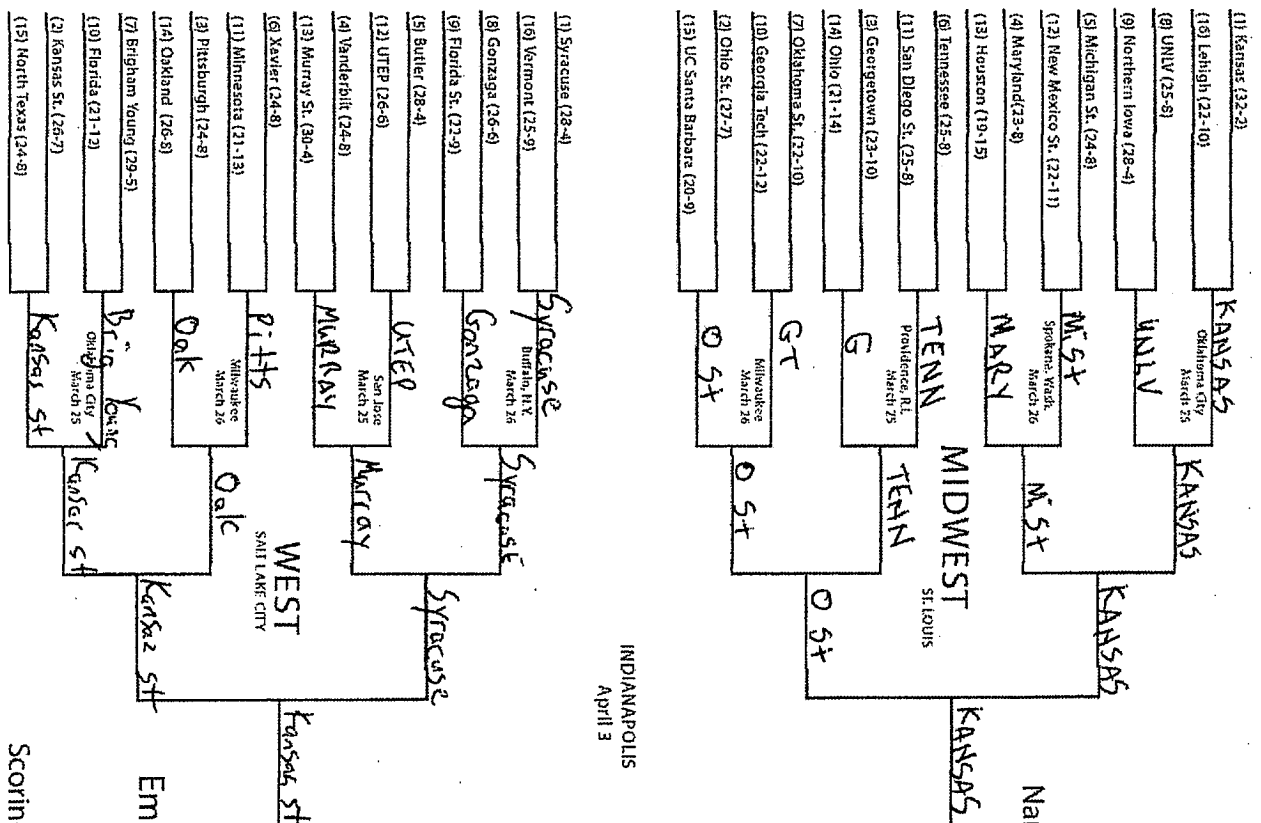

First Round	Second Round	Sweet 16	Elite Eight	Final Four	NATIONAL CHAMPIONSHIP	Final Four	Elite Eight	Sweet 16	Second Round	First Round
March 18-19	March 20-21	March 25-25	March 27-28	April 3	April 3	April 3	March 27-28	March 25-25	March 20-21	March 18-19

Name: **JOHNATHAN BASTA**

(16a) Arkansas-98 (17-15)
 (16b) Withthrop (10-13)
 *pick seed this game only
 OPENING ROUND GAME

- SOUTH HOUSTON**
- (1) Duke (28-4)
 - (16) Ark-FB/Withthrop (10-13)
 - (8) California (23-10)
 - (9) Louisville (20-12)
 - (5) Texas A&M (23-9)
 - (12) Utah St. (27-7)
 - (4) Purdue (27-5)
 - (13) Siena (27-0)
 - (6) Notre Dame (23-11)
 - (11) Old Dominion (26-8)
 - (3) Baylor (25-7)
 - (14) Sam Houston St. (25-7)
 - (7) Richmond (26-8)
 - (10) Saint Mary's (25-5)
 - (2) Villanova (24-7)
 - (15) Robert Morris (23-11)