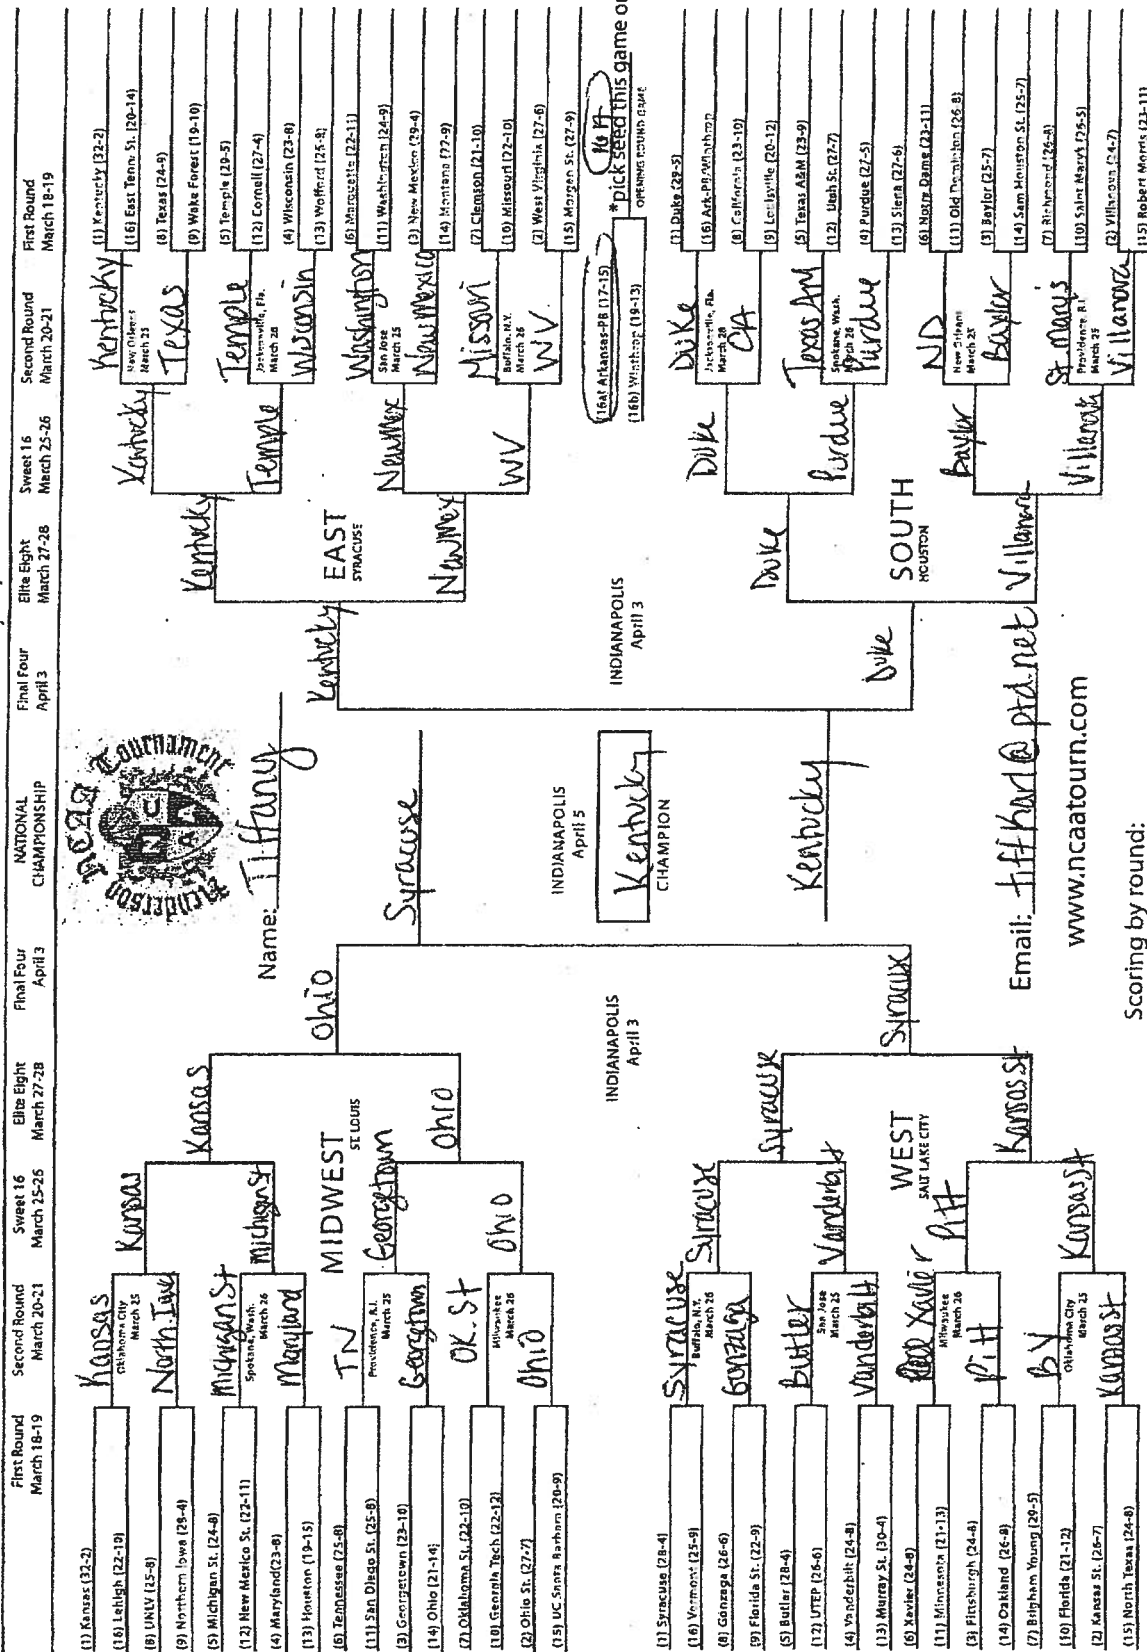

BOTN

TIFFANY MARTIN

Regional Sites:
Houston, TX; Salt Lake City, UT; St. Louis, MO; Syracuse, NY

Scoring by round:
1, 2, 3, 4, 5 and 7 (championship)
1 bonus point each correct 9-16 pick

Email: help@ncaatour.com