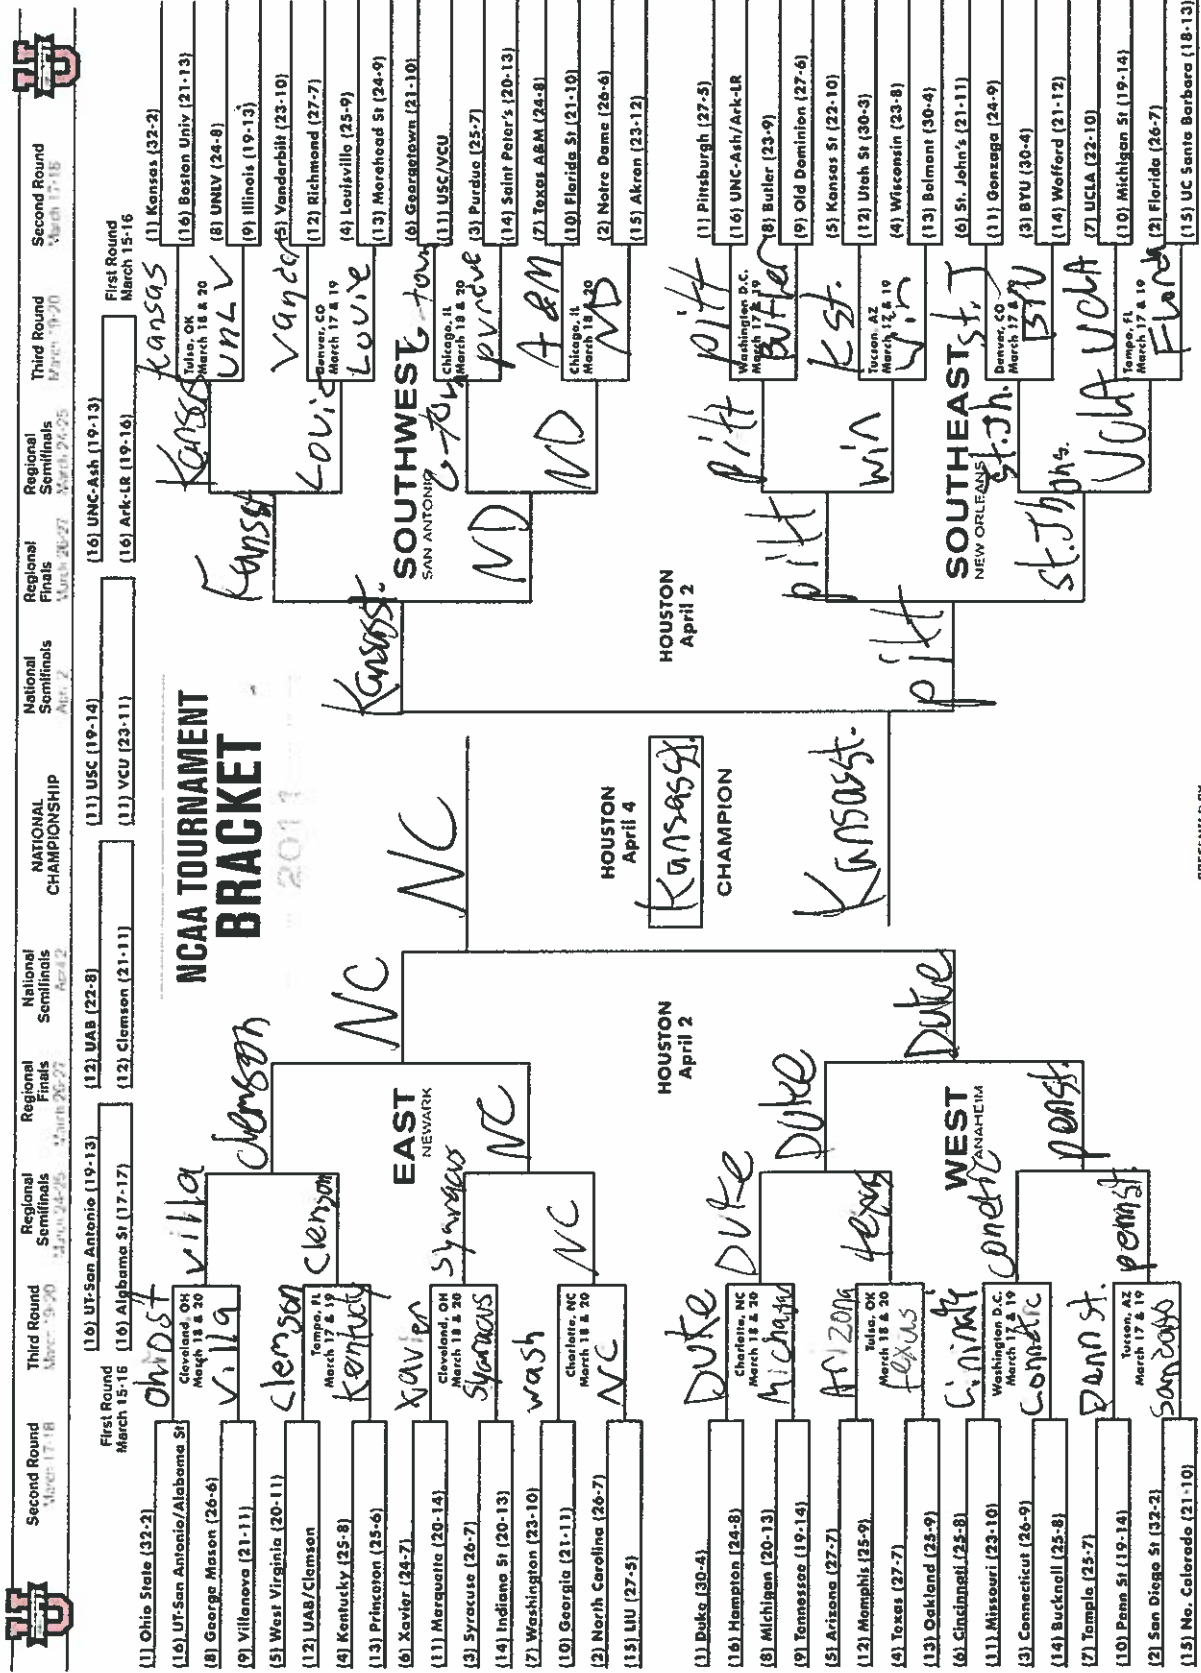

Andy Irwin

PRESENTED BY

Fill out your brackets on your mobile phone. Go to ESPN.com/nc on your phone's browser.

Regional Sites: Anaheim, CA; Newark, NJ; New Orleans, LA; San Antonio, TX