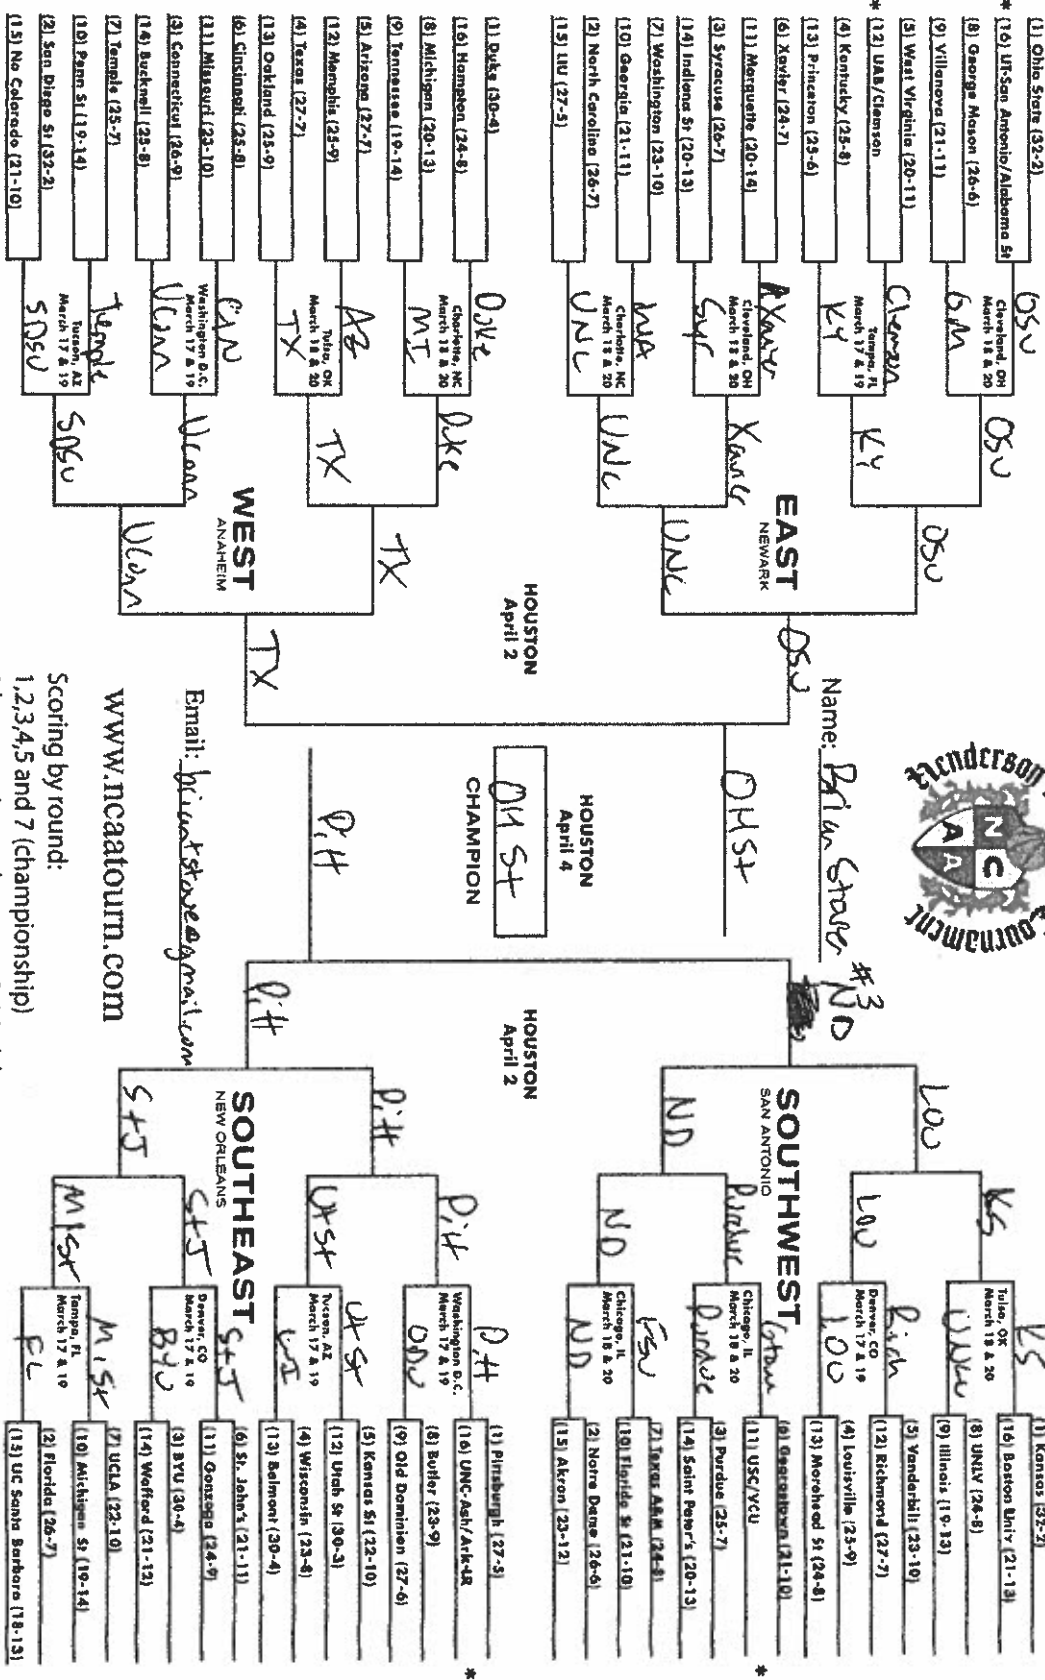

Second Round	Third Round	Regional Semifinals	Regional Finals	National Semifinals	NATIONAL CHAMPIONSHIP	National Semifinals	Regional Finals	Regional Semifinals	Third Round	Second Round
March 17-18	March 19-20	March 24-25	March 26-27	April 2	CHAMPIONSHIP	April 2	March 26-27	March 24-25	March 19-20	March 17-18

* pick seed this game only

Due: Thursday 12:00 Noon 3/17/11

WEST ANAHEIM

EAST NEWARK

SOUTHWEST SAN ANTONIO

SOUTHEAST NEW ORLEANS

HOUSTON April 2

HOUSTON April 4

HOUSTON April 2

CHAMPION

CHAMPION

CHAMPION

OSU
Clemson
KY
UNC

OSU
UNC

OSU
UNC

OSU
UNC

OSU
UNC

OSU
UNC

Duke
MI
AZ
TX
CAN
UConn
Temple
SDSU

Duke
MI
AZ
TX
CAN
UConn
Temple
SDSU

Duke
MI
AZ
TX
CAN
UConn
Temple
SDSU

Duke
MI
AZ
TX
CAN
UConn
Temple
SDSU

Duke
MI
AZ
TX
CAN
UConn
Temple
SDSU

Duke
MI
AZ
TX
CAN
UConn
Temple
SDSU

KS
UNLV
UNLV
UNLV
UNLV
UNLV
UNLV

KS
UNLV
UNLV
UNLV
UNLV
UNLV
UNLV

KS
UNLV
UNLV
UNLV
UNLV
UNLV
UNLV

KS
UNLV
UNLV
UNLV
UNLV
UNLV
UNLV

KS
UNLV
UNLV
UNLV
UNLV
UNLV
UNLV

KS
UNLV
UNLV
UNLV
UNLV
UNLV
UNLV