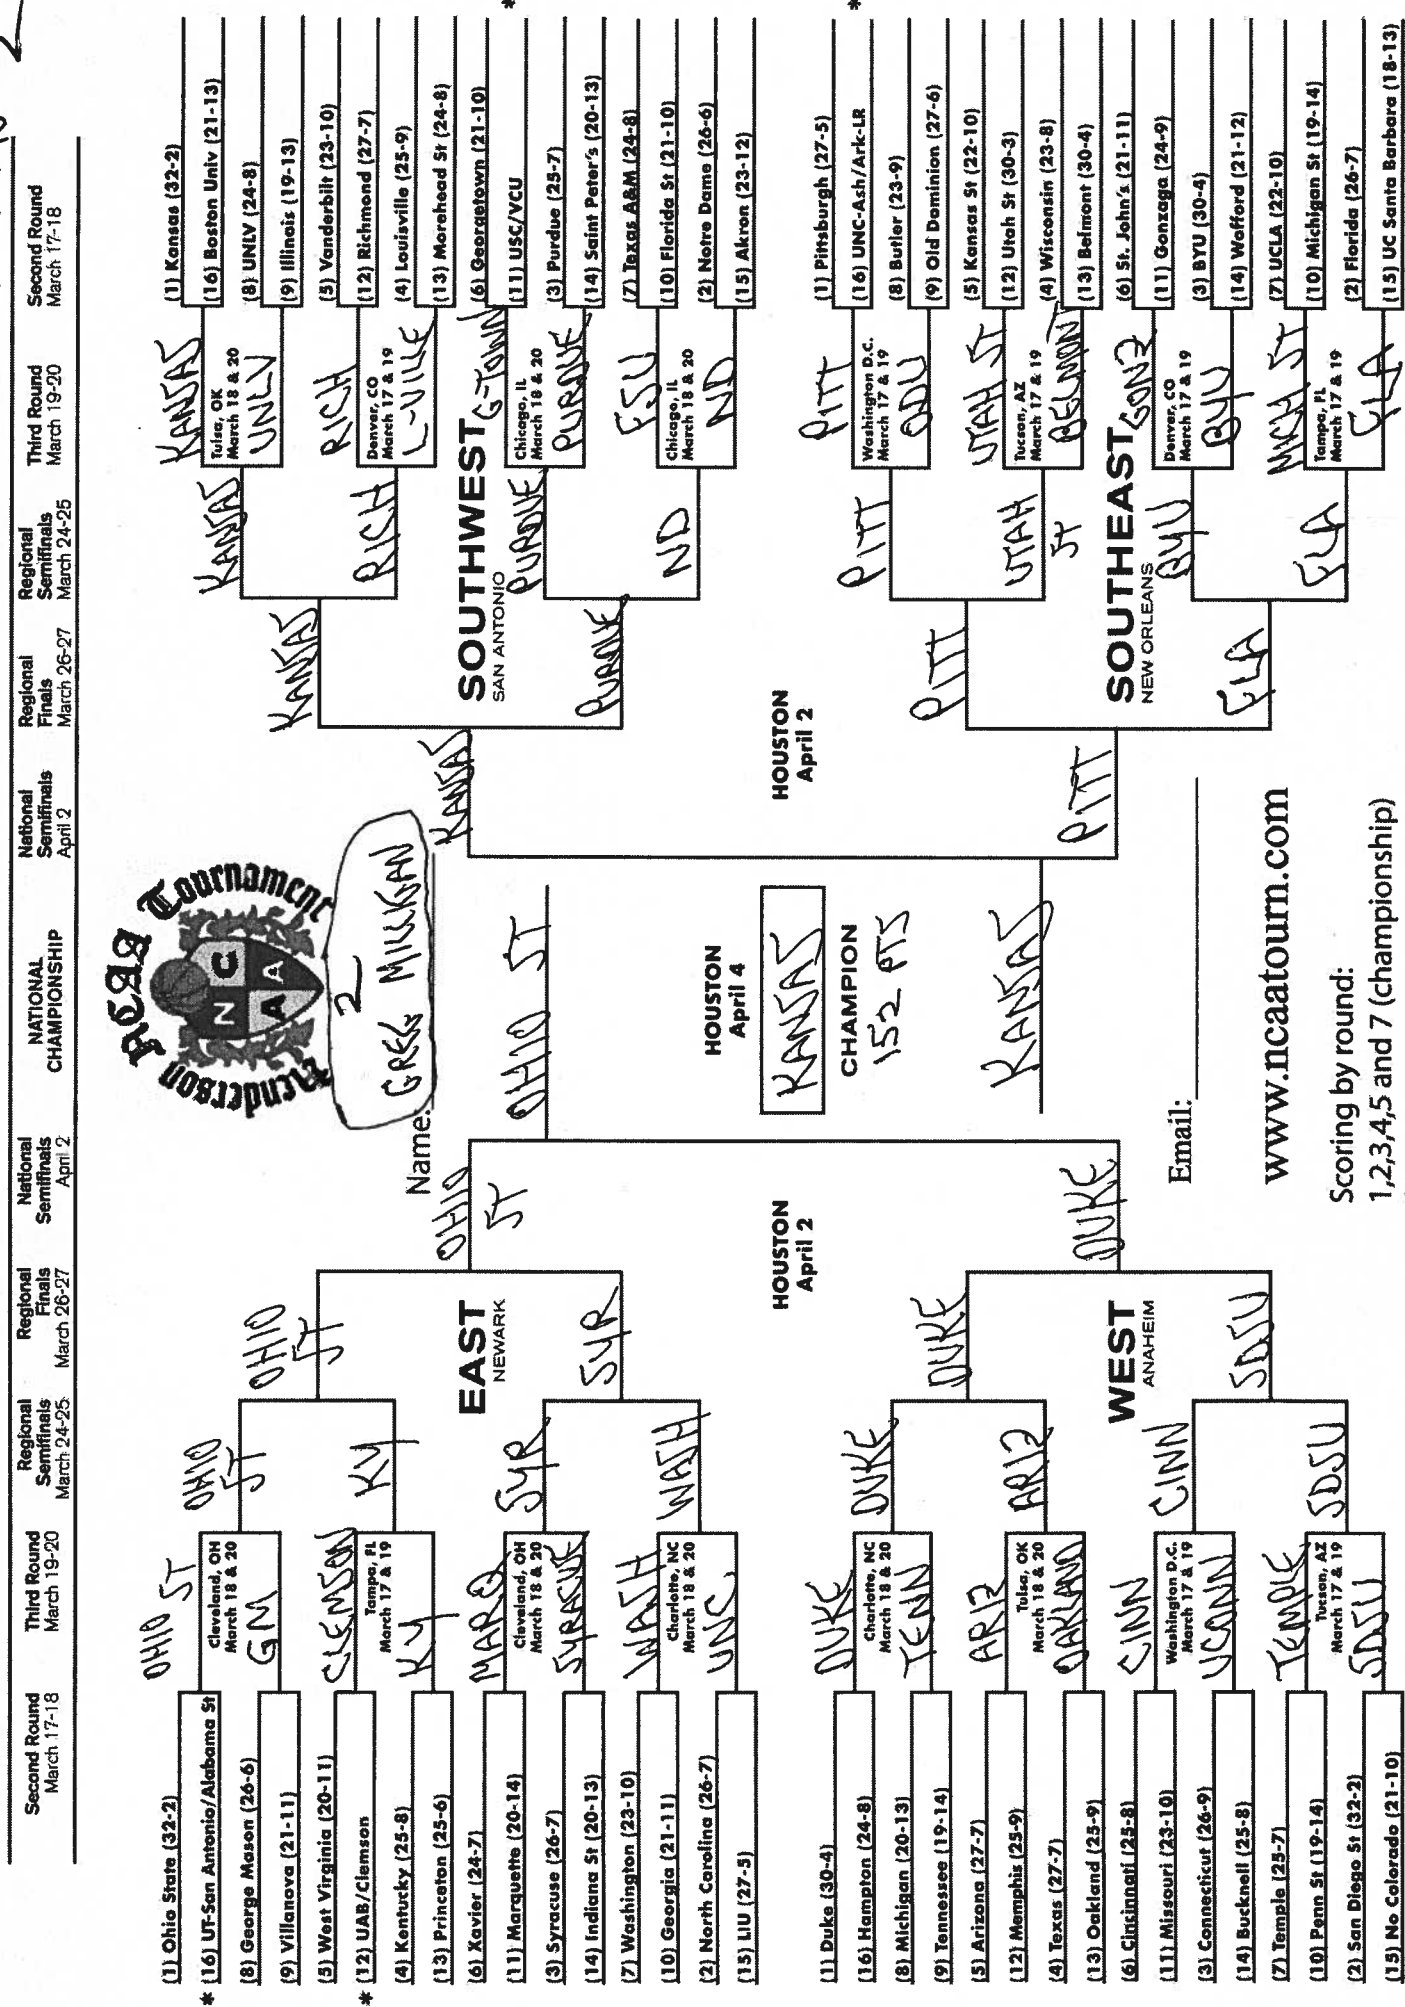

GREG MILLIGAN 2

Name: GREG MILLIGAN

Email: [help@ncaatourn.com](mailto:help@ncaatourn.com)  
[www.ncaatourn.com](http://www.ncaatourn.com)  
 Scoring by round:  
 1,2,3,4,5 and 7 (championship)  
 1 bonus point each correct 9-16 pick

\* pick seed this game only  
 Regional Sites: Anaheim, CA; Newark, NJ; New Orleans, LA; San Antonio, TX  
 Due: Thursday 12:00 Noon 3/17/11